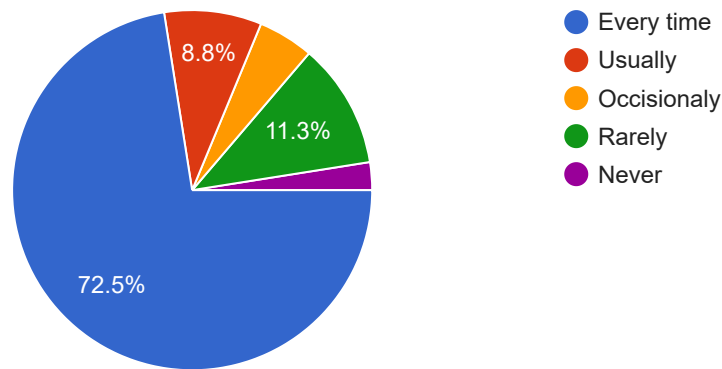

8. Was your performance in assignments discussed with you?

Copy

80 responses

9. The teachers illustrate the concept through examples and application.

Copy

80 responses