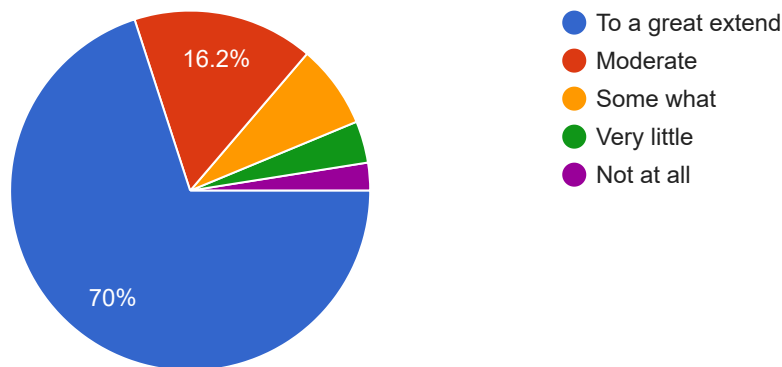

5. Your mentor does a necessary follow up with an assigned task to you.

80 responses

6. The teachers identify your strength and encourage you with providing right level of challenges.

80 responses

7. The institute/teachers use student centric methods such as a experiential, participative learning and problem solving methodologic for enhancing learning experiences.

80 responses